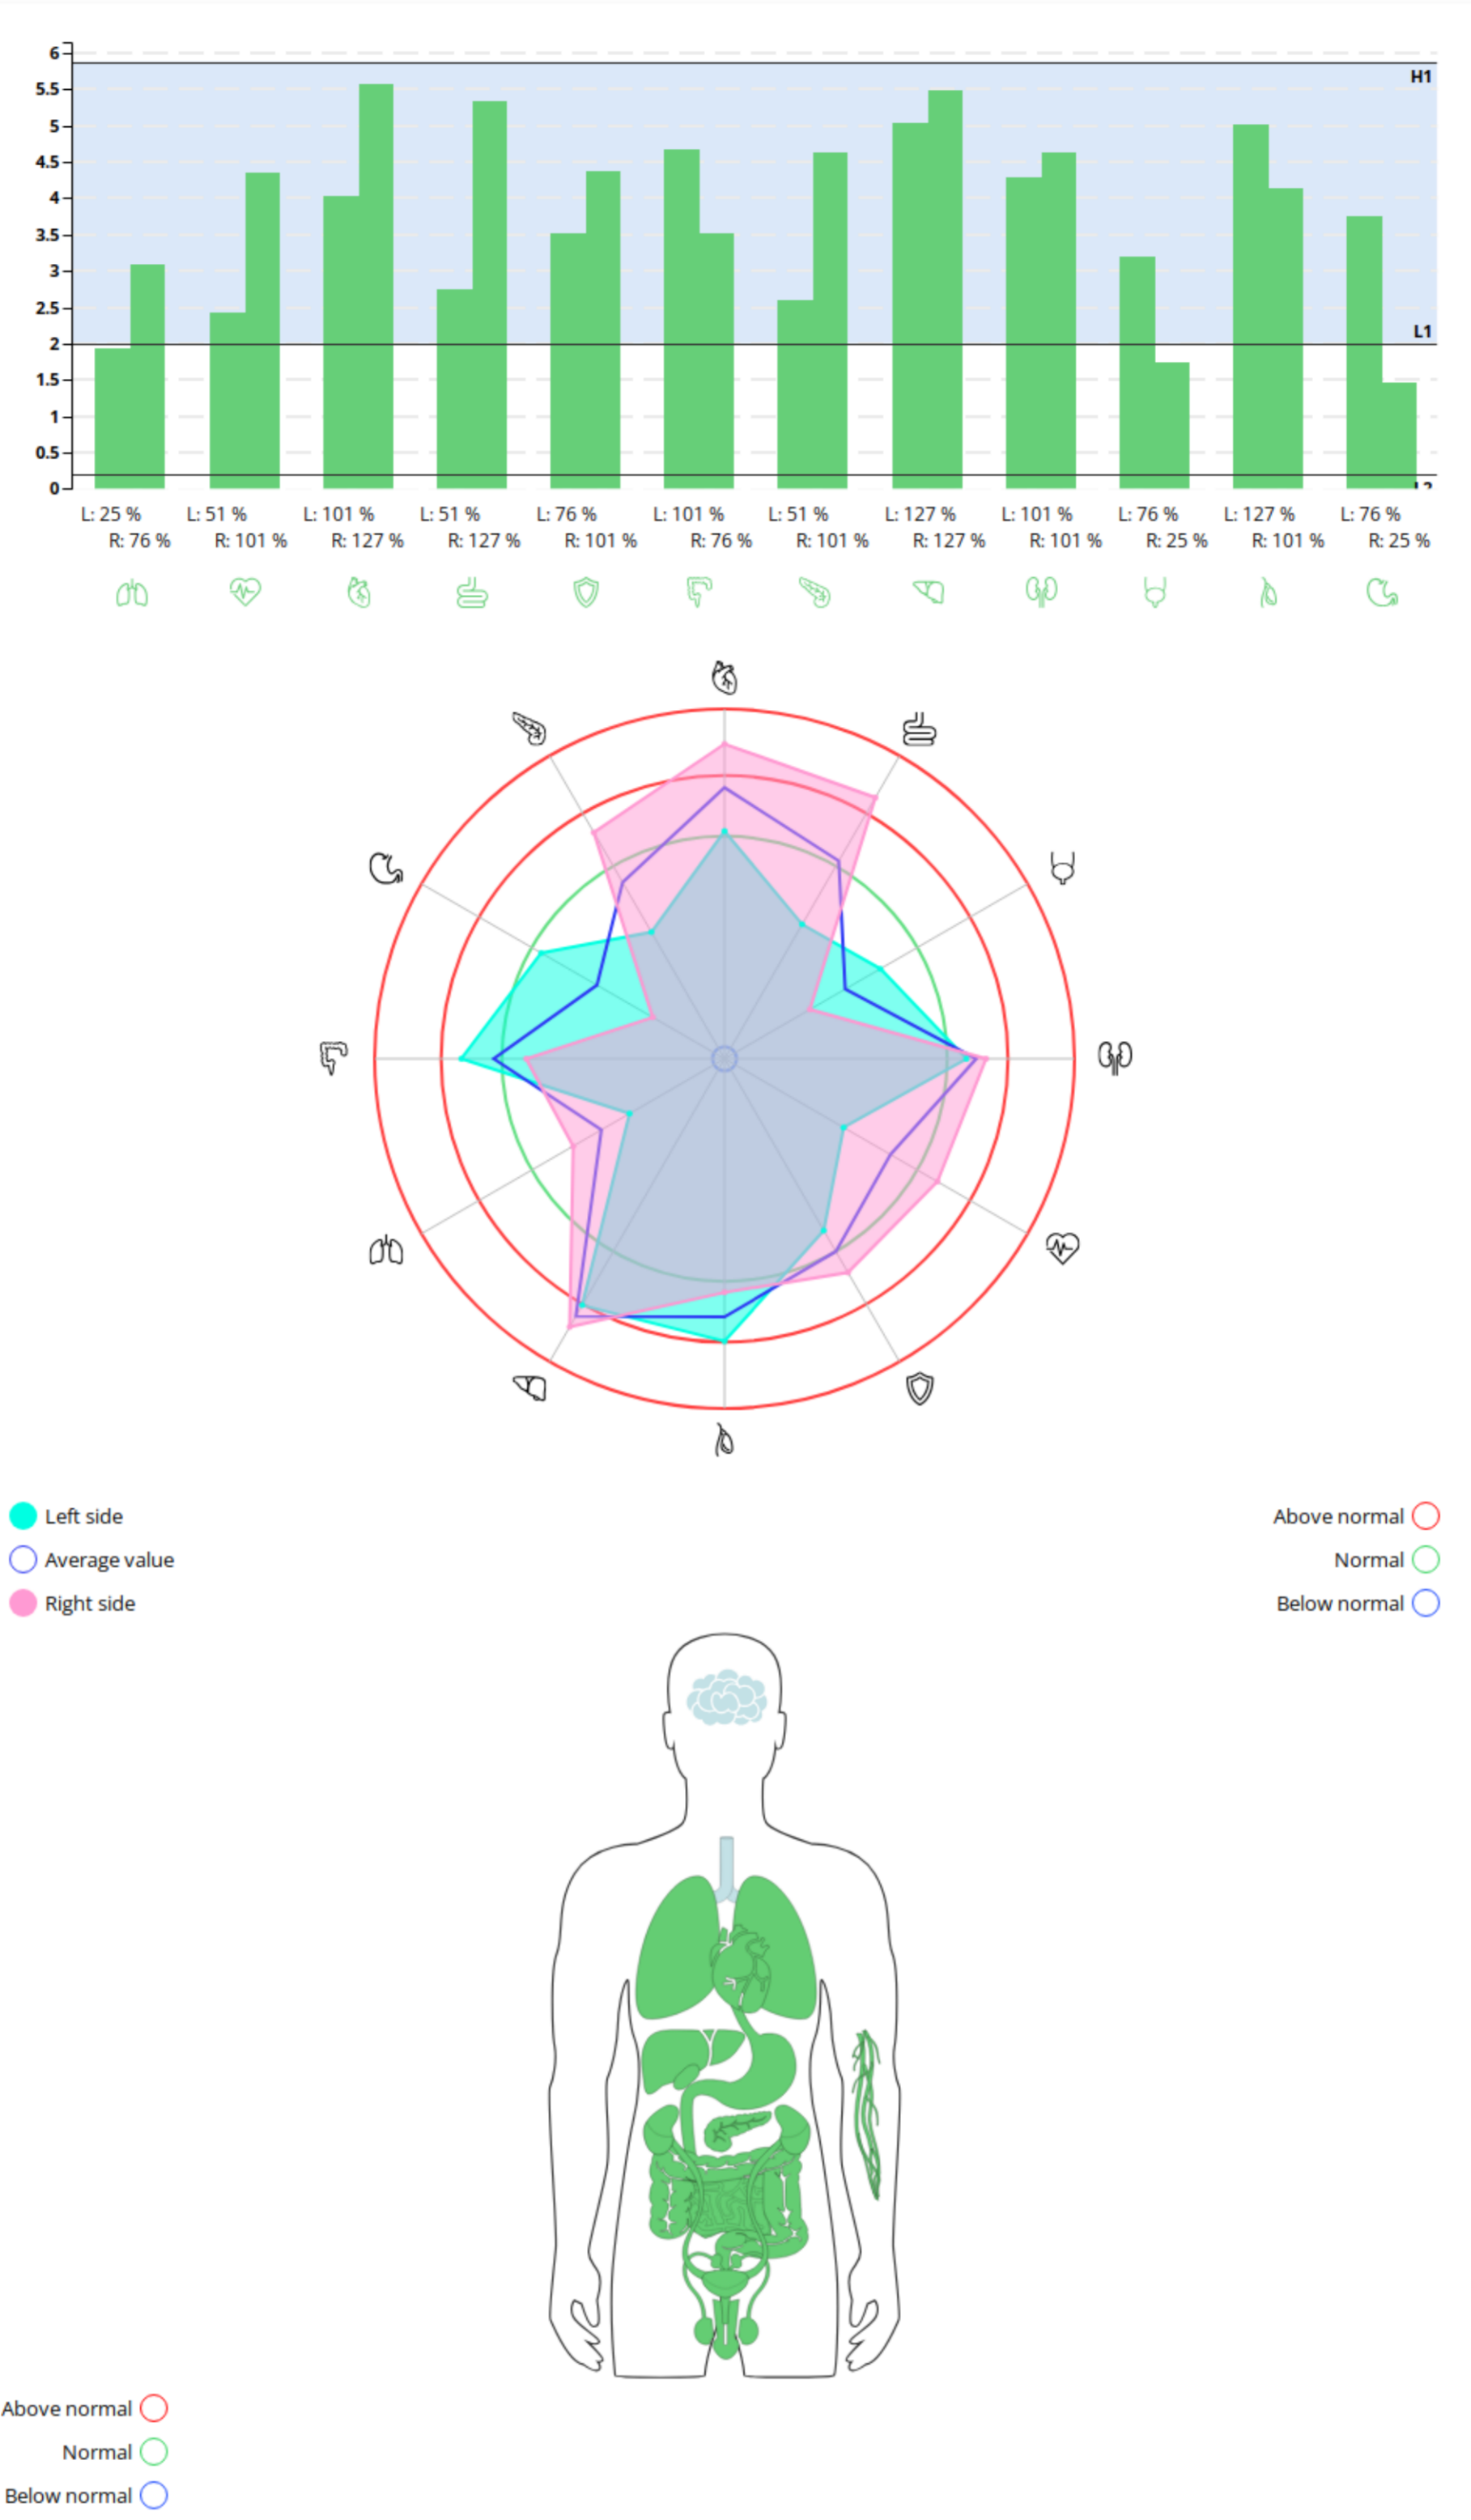

Record details

Profile measurement record Yee theng yee from 2023-10-22 05:31

Body temperature (°C) 0.0	Upper left pressure 0	Lower left pressure 0	Upper right pressure 0
Lower right pressure 0	Heart rate 0	Time sleep 0	Weight (kg) 0
Emotional state ☹️ 😞 😐 😊 😄		Overall feeling 👍 👍 👍 👍 👍	
Comments			

Indicators

Energy level Below normal	3.82 ↓		
Immunity Fine	3.94 ↓		
Metabolism Fine	1.11 ↓		
Psycho-emotional state Fine	0.99 ↓		
Musculoskeletal system Below normal	0.89 ↓		
Average value	3.82		
φ L 48.11	φ R 43.46	(+)91.58 (/)1.11	Norm 0.9-1.1
Left 43.21	Right 48.37	L/R 0.89	Norm 0.9-1.2
Up 45.60	Down 45.98	Up/Down 0.99	Norm 0.9-1.2
L2 2.01	L1 0.21	H1 7.94	H2 5.88

Recommendations

No deviations detected